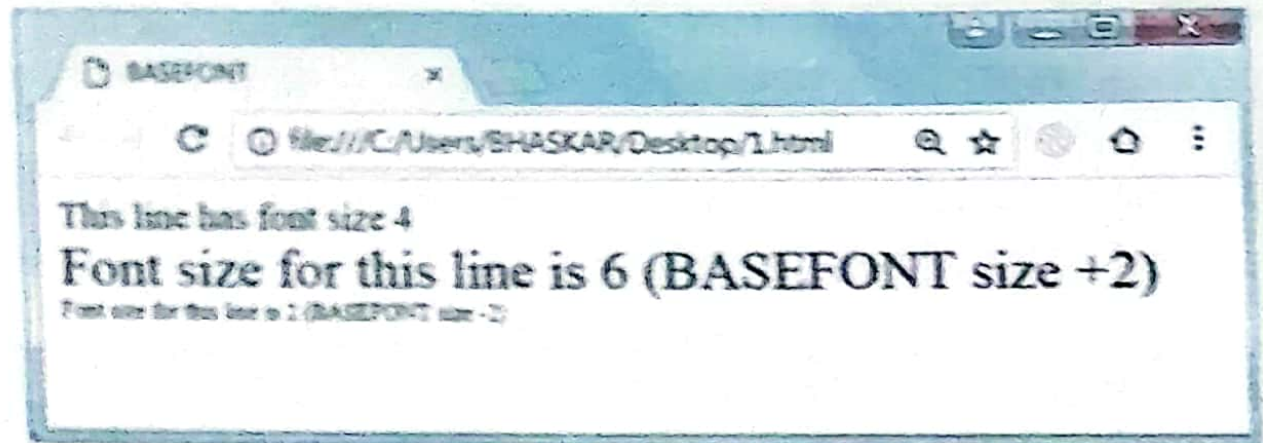

Text, which you want to

show on your web page

will be given here.

</BODY>

</HTML>

with the Heading tags. Depending upon the value, the heading is aligned accordingly.

Example: <H1 align = "Center">

The use of Heading tags and its Align attribute is shown in the figure given below.

Font size for this line is 6 (BASEFONT size +2)

Font size for this line is 2
(BASEFONT size -2)

</BASEFONT>

</BODY>

</HTML>

Let us see the use of these tags with the help of the following example.

```
<HTML>
<HEAD>
<TITLE> Logical Tags </TITLE>
</HEAD>
<BODY>
<P> Logical Tags </P>
<EM> This tag emphasises the text. </EM> <BR>
<CODE> Here is the programming code. </CODE> <BR>
<CITE> Digit, PC Magazine </CITE> <BR>
<INS> The text to be inserted. </INS> <BR>
<KBD> Enter your name. </KBD> <BR>
<SAMP> Do you want to save the file? </SAMP> <BR>
<ABBR> CBSE </ABBR> <BR>
<DEF> Internet is a network of networks. </DEF> <BR>
<VAR> Password </VAR> <BR>
</BODY> </HTML>
```